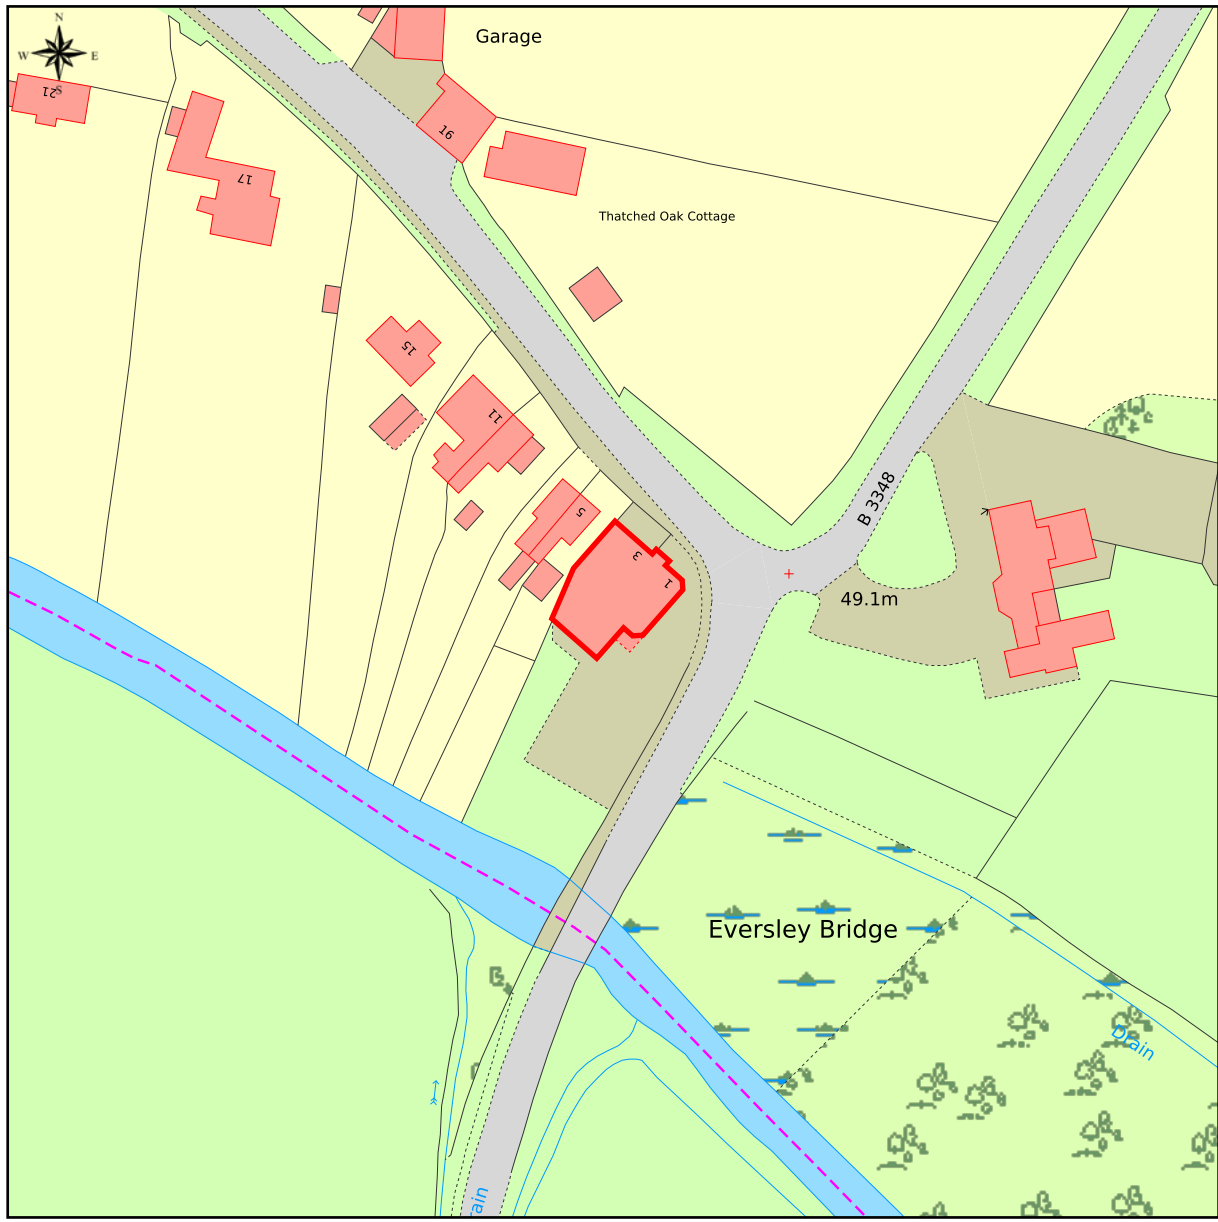

# emapsite, 1 Reading Road, Eversley, Hampshire RG27 0RP

This Plan includes the following Licensed Data: OS MasterMap Colour PDF Site Plan by the Ordnance Survey National Geographic Database and incorporating surveyed revision available at the date of production. Reproduction in whole or in part is prohibited without the prior permission of Ordnance Survey. The representation of a road, track or path is no evidence of a right of way. The representation of features as lines is no evidence of a property boundary. © Crown copyright, All rights reserved 2011. Licence number 0100031673

0m 10m 20m 30m 40m 50m 60m 70m 80m 90m

Scale: 1:1250

Development emapsite HQ

Your  
Logo  
Here

**plans ahead** by emapsite™

Prepared by: James Burn

14-04-2011