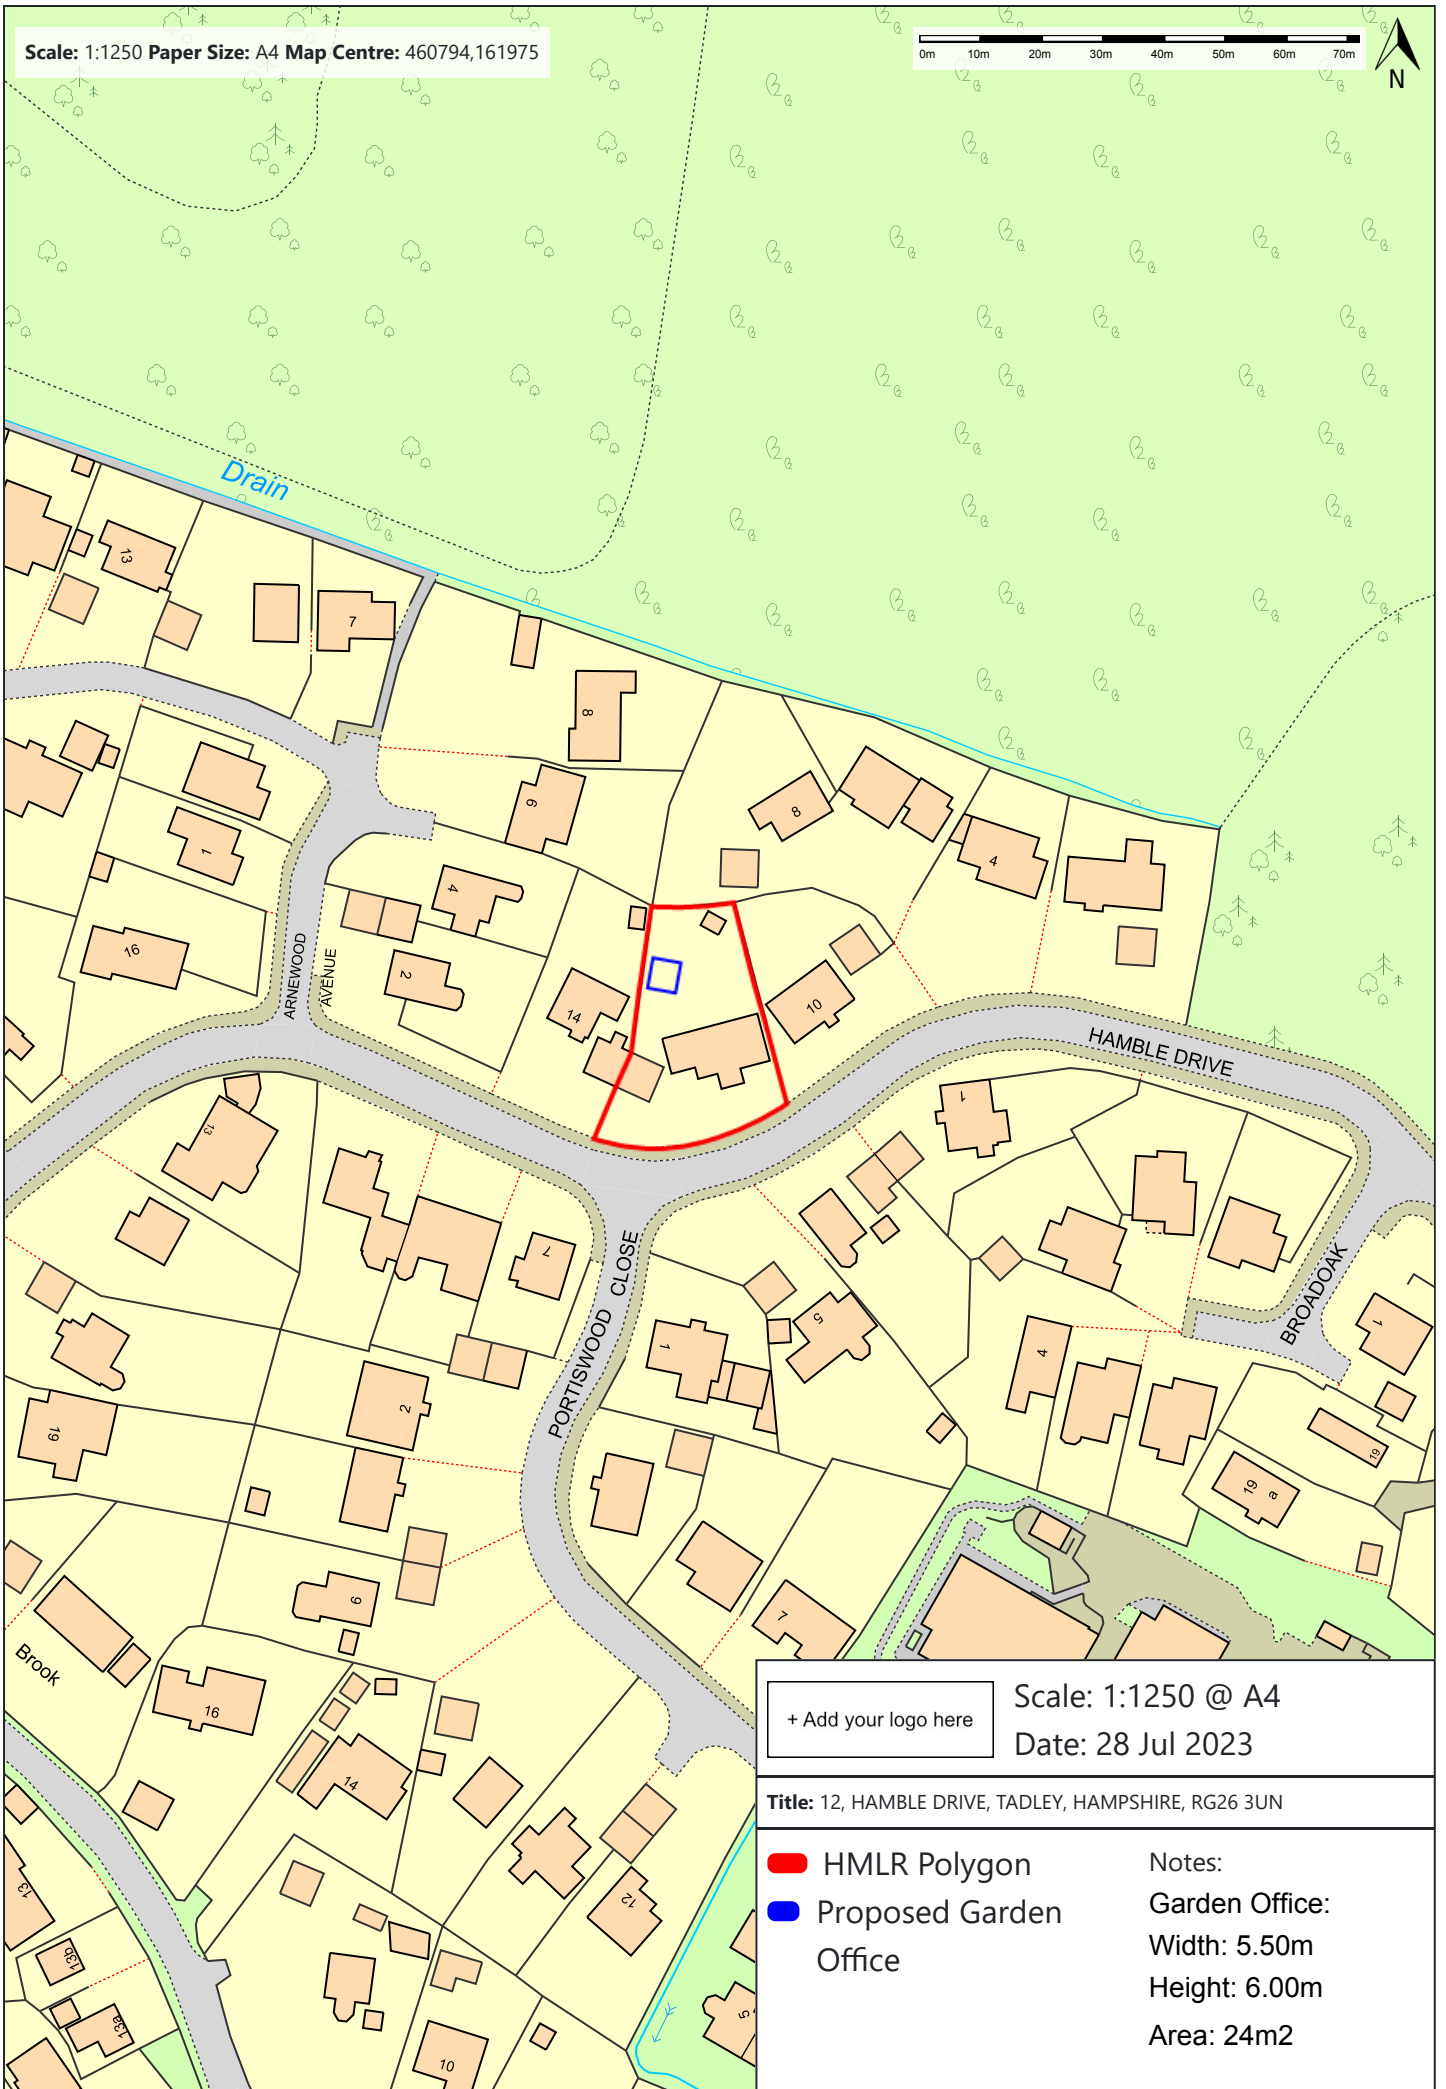

Scale: 1:1250 Paper Size: A4 Map Centre: 460794,161975

+ Add your logo here

Scale: 1:1250 @ A4
Date: 28 Jul 2023

Title: 12, HAMBLE DRIVE, TADLEY, HAMPSHIRE, RG26 3UN

-  HMLR Polygon
-  Proposed Garden Office

Notes:
Garden Office:
Width: 5.50m
Height: 6.00m
Area: 24m2